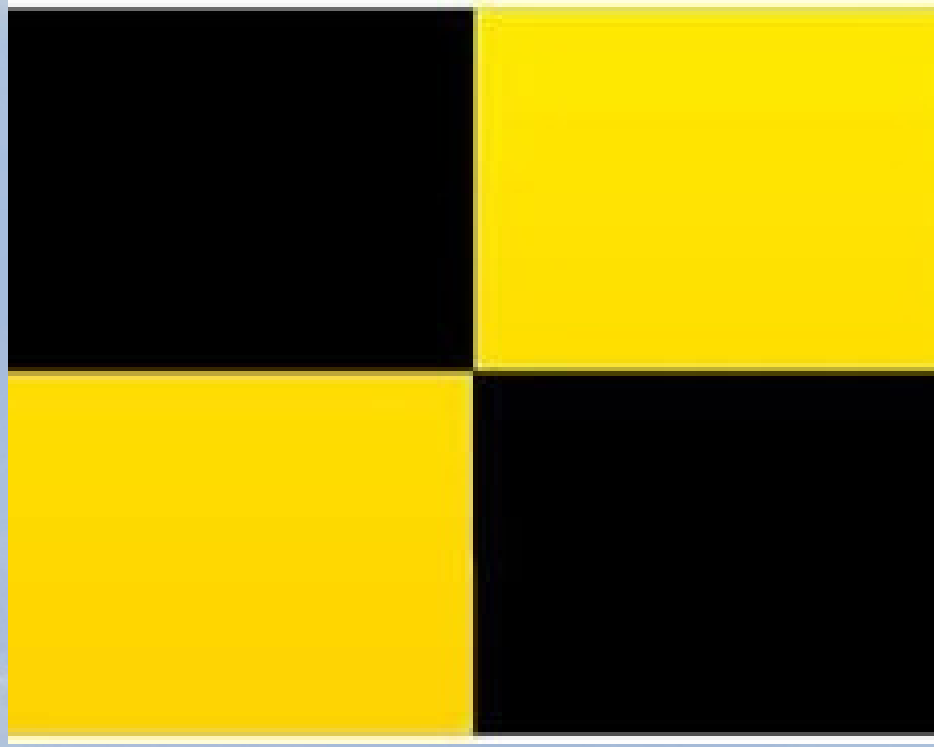

Nautical Flags

LIMA

***stop your vessel
instantly, I have
something important
to communicate***