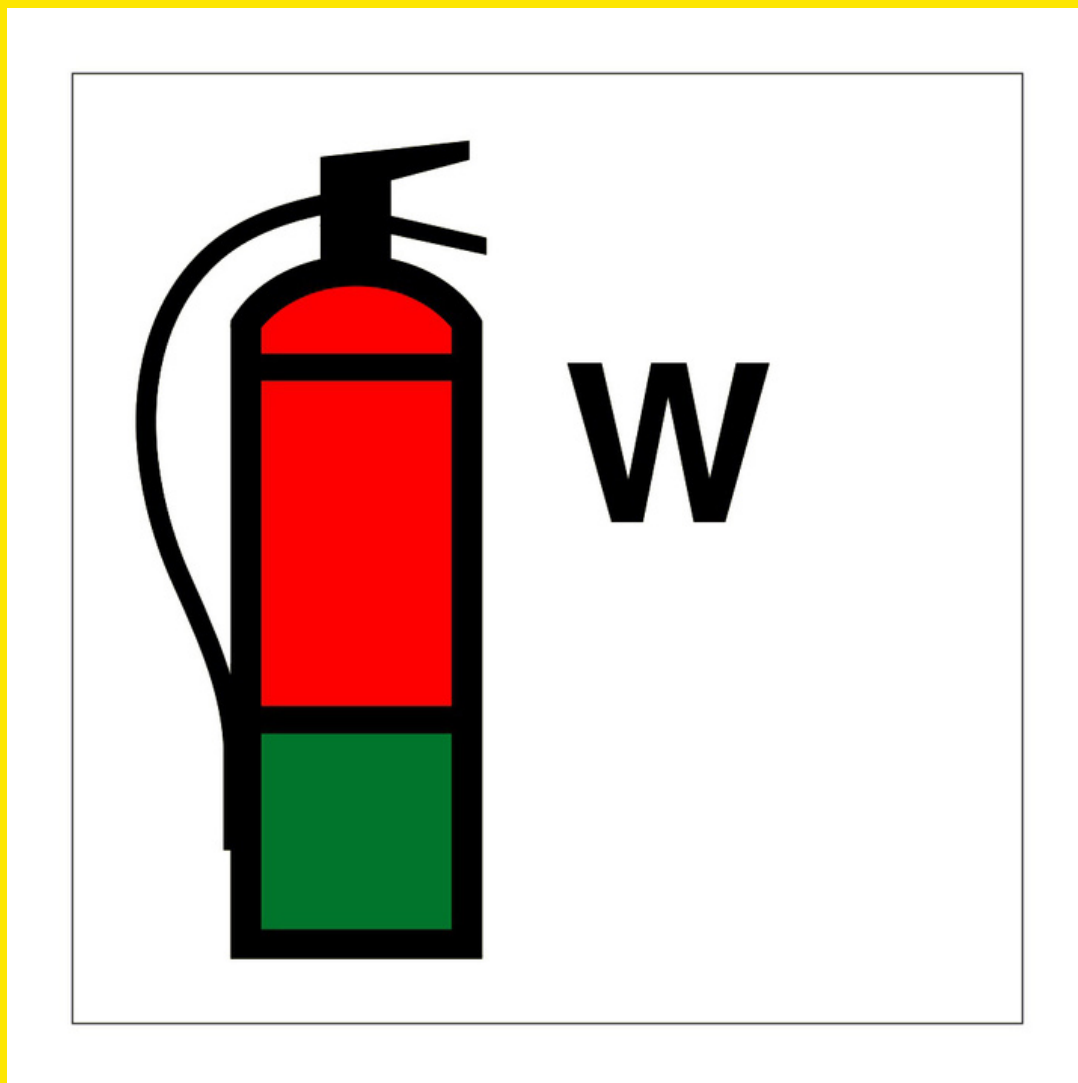

BASIC
SYMBOLS

IMO

**FIRE CONTROL
SIGNS**

IMO

**FIRE CONTROL
SIGNS**

**PORTABLE
FIRE
EXTINGUISHER**

Yachtly Crew

IMO

**FIRE CONTROL
SIGNS**

**WATER FIRE
EXTINGUISHER**

Yachtly Crew

IMO

**FIRE CONTROL
SIGNS**

**CO2 FIRE
EXTINGUISHER**

Yachtly Crew

IMO