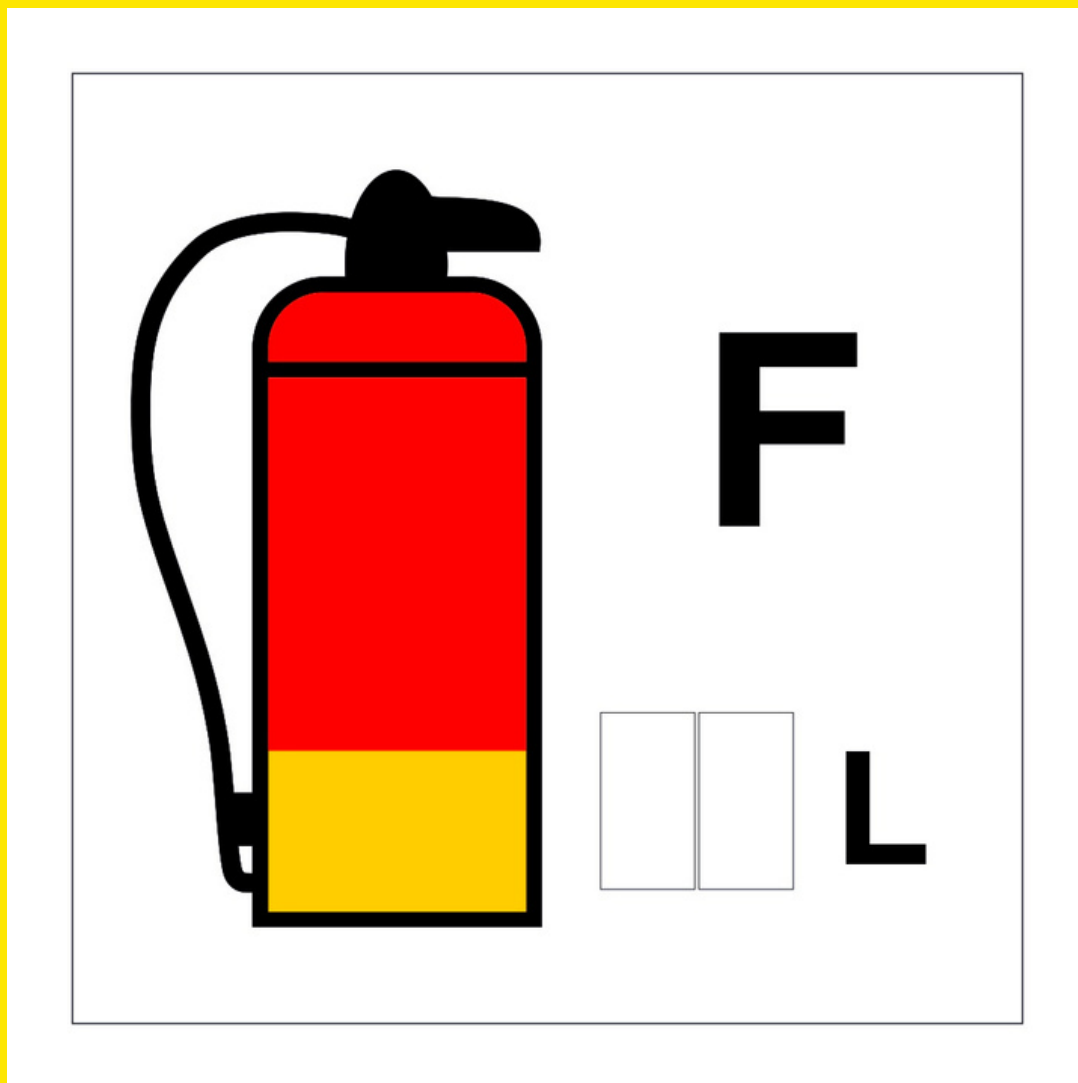

**FIRE CONTROL
SIGNS**

**WATER FIRE
EXTINGUISHER**

Yachtly Crew

IMO

**FIRE CONTROL
SIGNS**

**CO2 FIRE
EXTINGUISHER**

Yachtly Crew

IMO

**FIRE CONTROL
SIGNS**

**POWDER FIRE
EXTINGUISHER**

Yachtly Crew

IMO

**FIRE CONTROL
SIGNS**

**FOAM FIRE
EXTINGUISHER**

Yachtly Crew

IMO

**FIRE CONTROL
SIGNS**

**HALON FIRE
EXTINGUISHER**

Yachtly Crew

IMO

**FIRE CONTROL
SIGNS**

**EMERGENCY
TELEPHONE
STATION**

Yachtly Crew

IMO